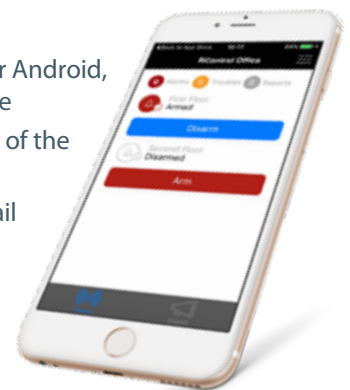

For a hands-on live demo, please follow the links below: